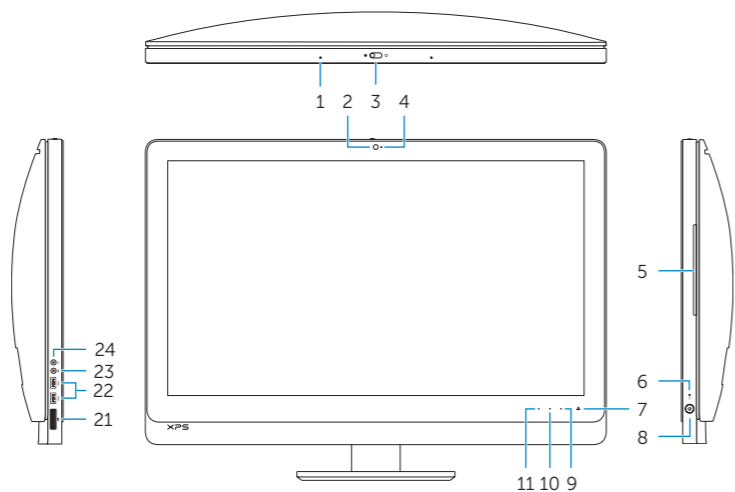

W06C002

XPS 2720

Features

Caractéristiques | Funktionen | Funzioni | الميزات

1. Microphones (2)
2. Camera
3. Camera-cover latch
4. Camera-status light
5. Optical drive
6. Hard-drive activity light
7. Optical-drive eject control
8. Power button
9. Input source selection/display off button
10. Increase display brightness
11. Decrease display brightness