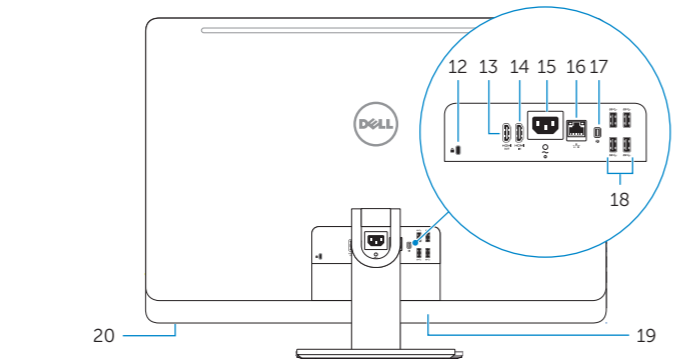

W06C002

XPS 2720

Features

Caractéristiques | Funktionen | Funzioni | الميزات

1. Microphones (2)
2. Camera
3. Camera-cover latch
4. Camera-status light
5. Optical drive
6. Hard-drive activity light
7. Optical-drive eject control
8. Power button
9. Input source selection/display off button
10. Increase display brightness
11. Decrease display brightness